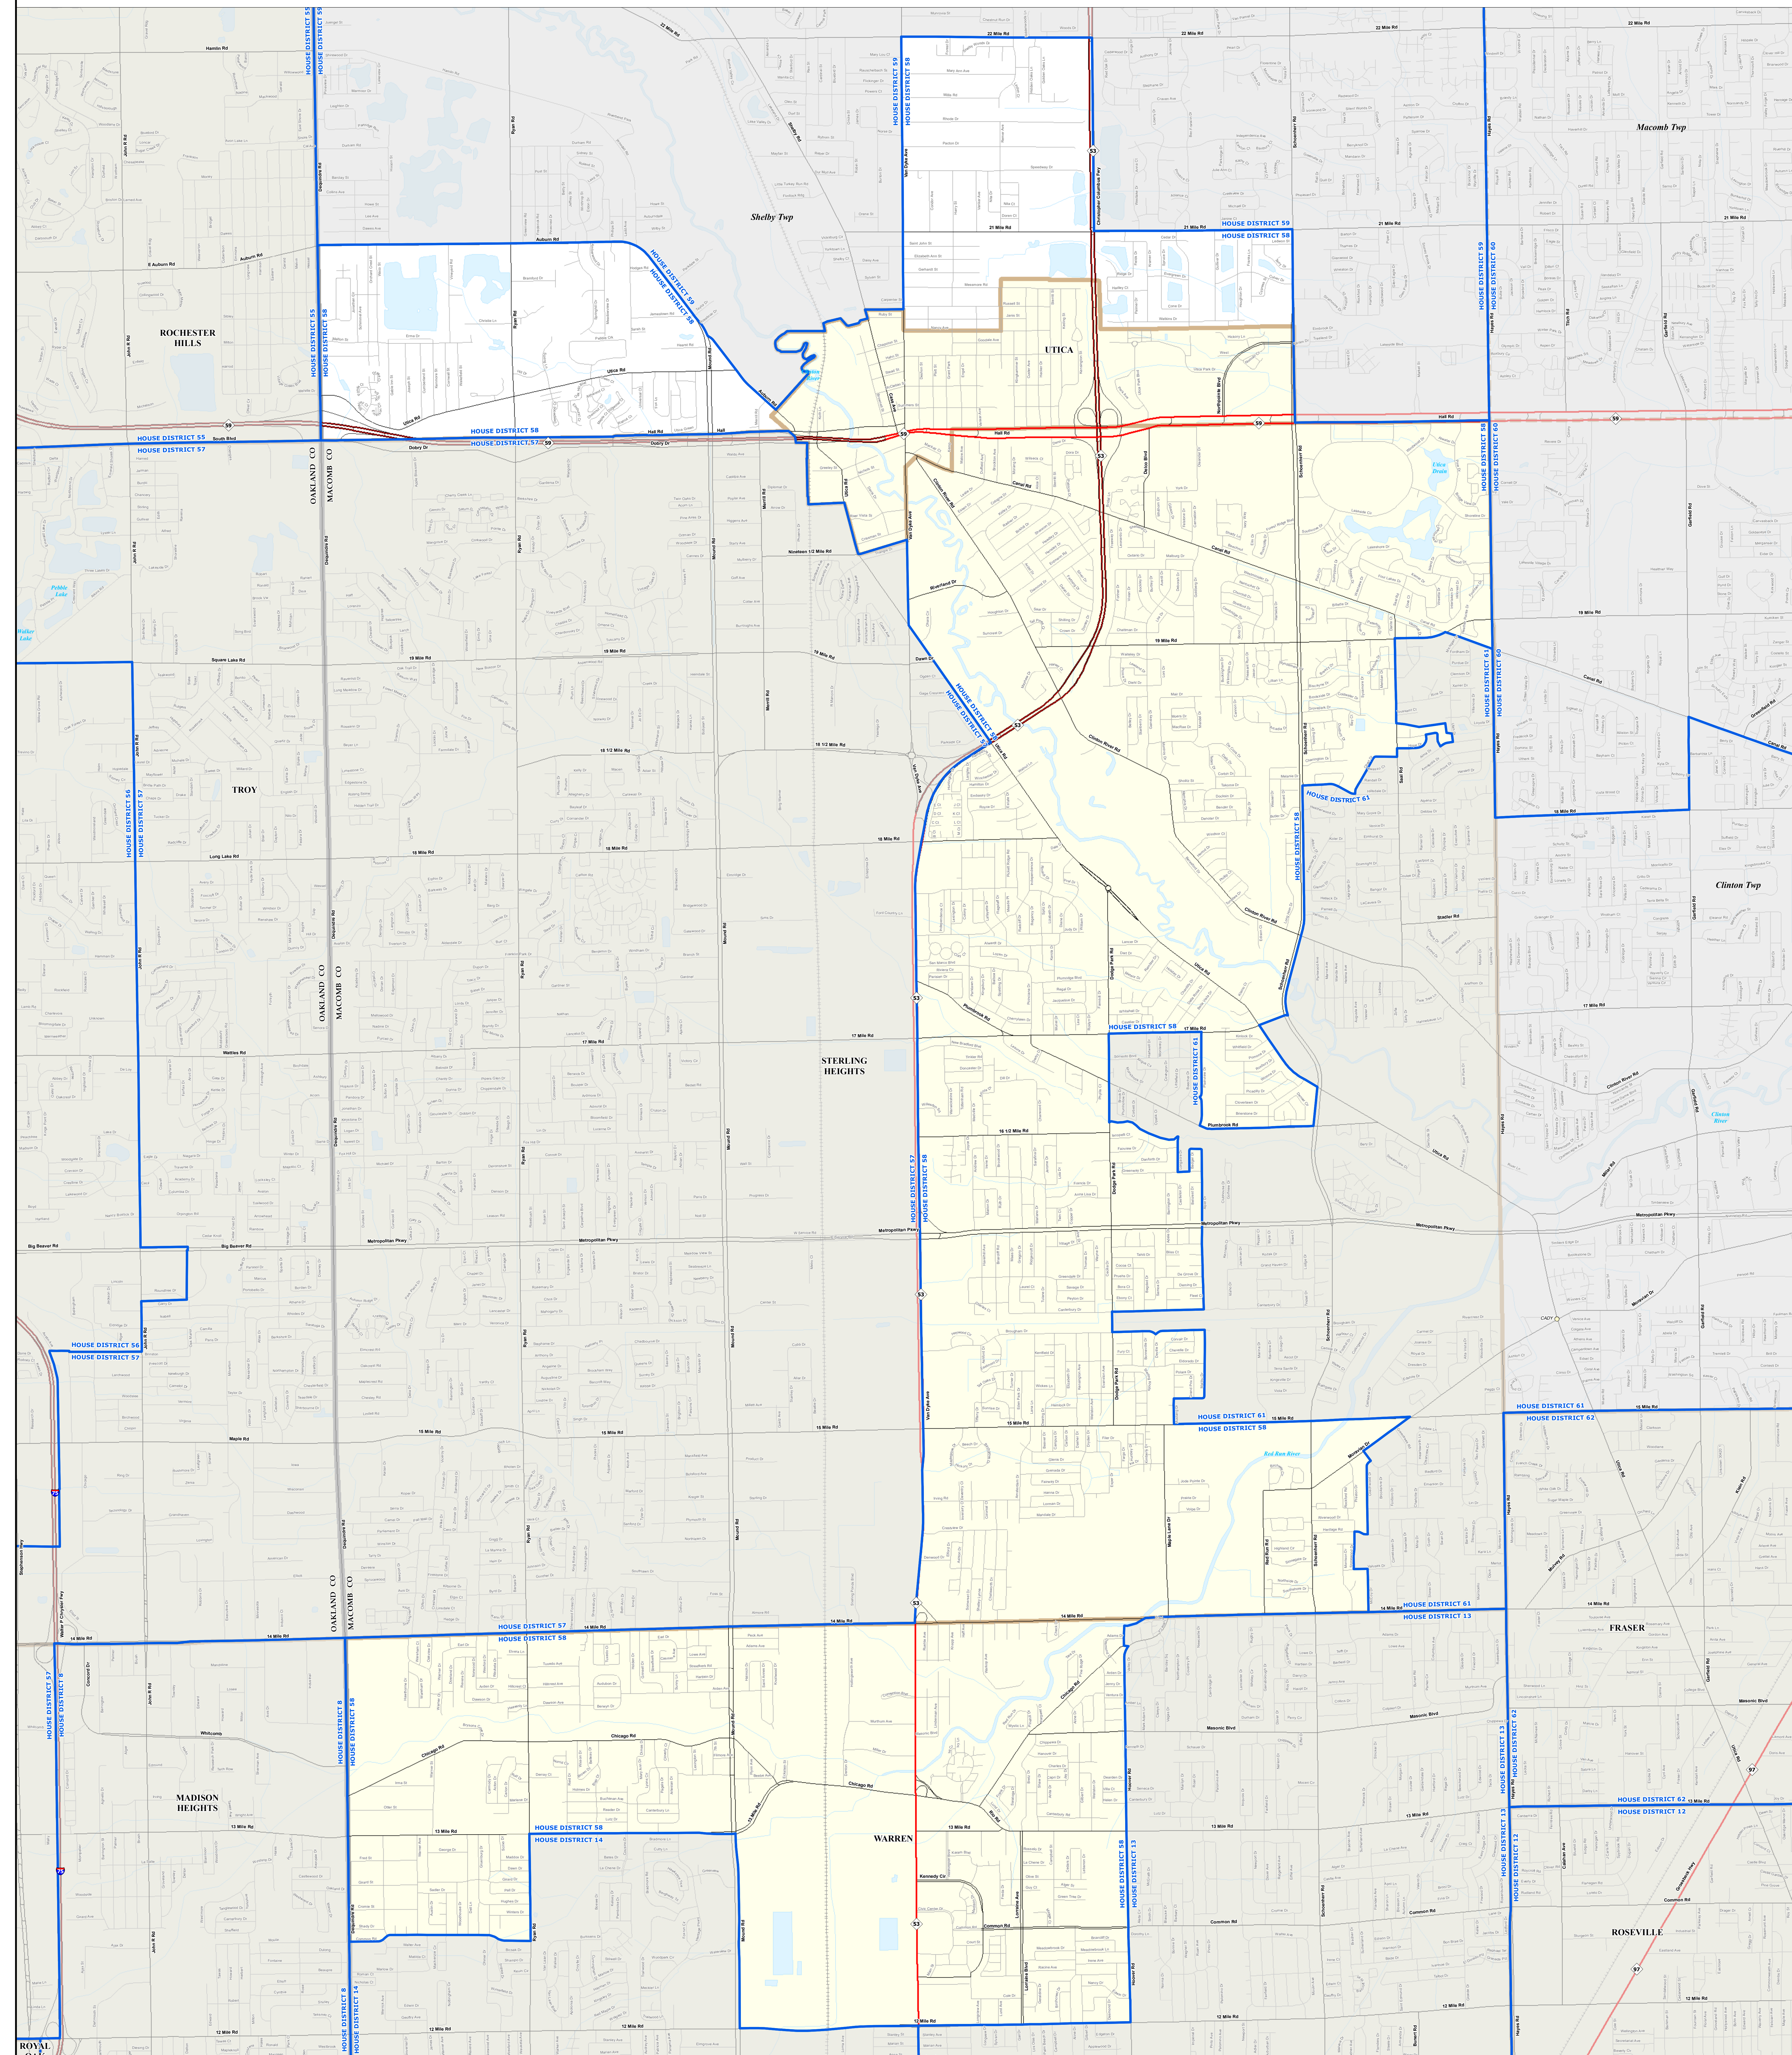

MICHIGAN STATE HOUSE DISTRICT 58

2021 Apportionment Plan

Legend

House District	Township	Freeway	Railroad
City	County	Highway	Water Feature
Village	State	Primary Road	River, Stream, or Drain
Unincorporated Place	Local Road